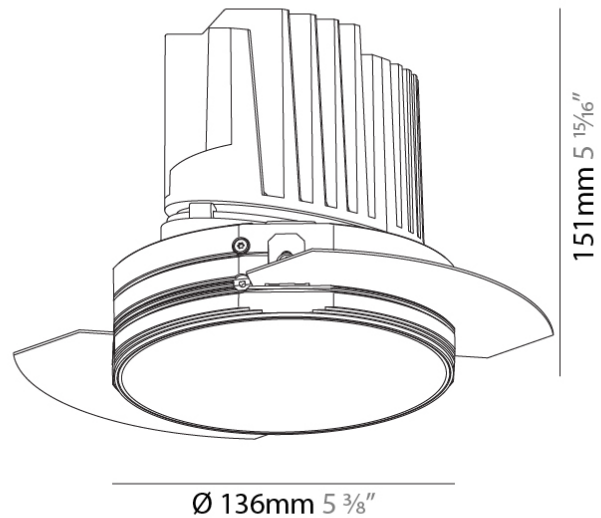

GENERAL

Series: Bioniq
 Subseries: Bioniq Round Deep
 Brand: Prolicht
 Division: Architectural
 Mounting Type: Trimless
 Mounting Location: Ceiling
 Subcategory: Downlight

PHYSICAL

Shape: Round
 Diameter (mm): 136
 Diameter (in): 5 3/8
 Height (mm): 151
 Height (in): 5 15/16
 Ceiling Thickness (mm): 10 / 12.5 / 15 / 25
 Ceiling Thickness (in): 3/8 or 1/2 or 9/16 or 1
 Min. Recessing Depth (mm): 170
 Min. Recessing Depth (in): 6 11/16
 Light Distribution: Downlight
 Weight (kg): 1.073
 Weight (lbs): 2.36
 Fixture Finish: SSR / BKV / CWI / CRY / HAB / UFT / ITA / RUA / FTG / MYG / LOD / PUS / FRO / FUP / KIA / POP / BLS / SPG / MEY / GOH / GUM / CHC / COM / ABZ / JAG / OBR / MOS / ROR
 Fixture Material: Aluminum Die Cast
 Cut-out Measurements: \varnothing 140mm / 5 1/2"
 Upon Request: Unique Ceiling Thickness

OPTICAL

Reflector°: 10
 Optic°: Lens Pack - No Lens / Linear Spread Lens / Honeycomb / Spread Lens
 Upon Request: Special Beam Angles

RATINGS AND CERTIFICATIONS

382, F 416-247-9319, www.zaneen.com
 Certified and Compliant for North American Standards. At the end of the existing Model #. For assistance on 'custom' specifications, contact zteam@zaneen.com.
 In a constant effort to supply the best product, we reserve the right to change specifications or materials without notice. The most recent specification sheets are found at zaneen.com
 IP rating: IP20